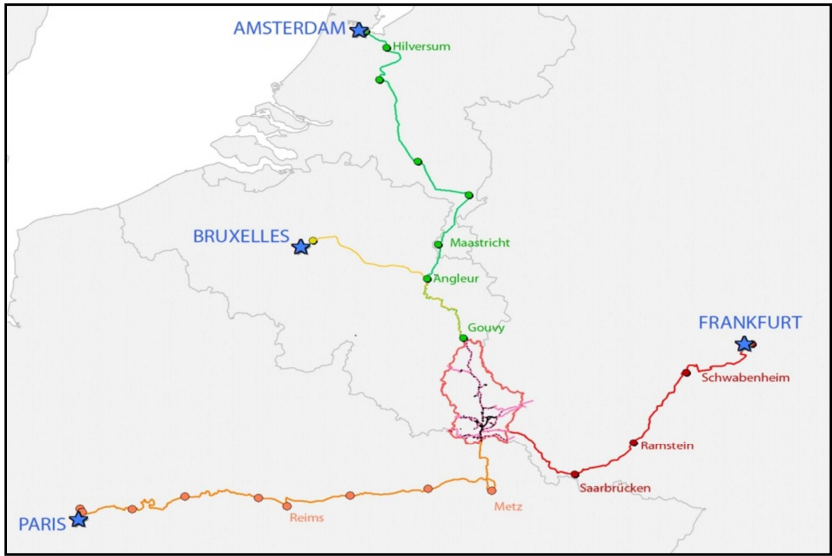

The international POP to Luxembourg POP distances

Luxembourg POP

To POP	Fiber distance
Amsterdam	524.8 km
Brussels	274.8 km
Frankfurt	346.1 km
Paris	449.3 km